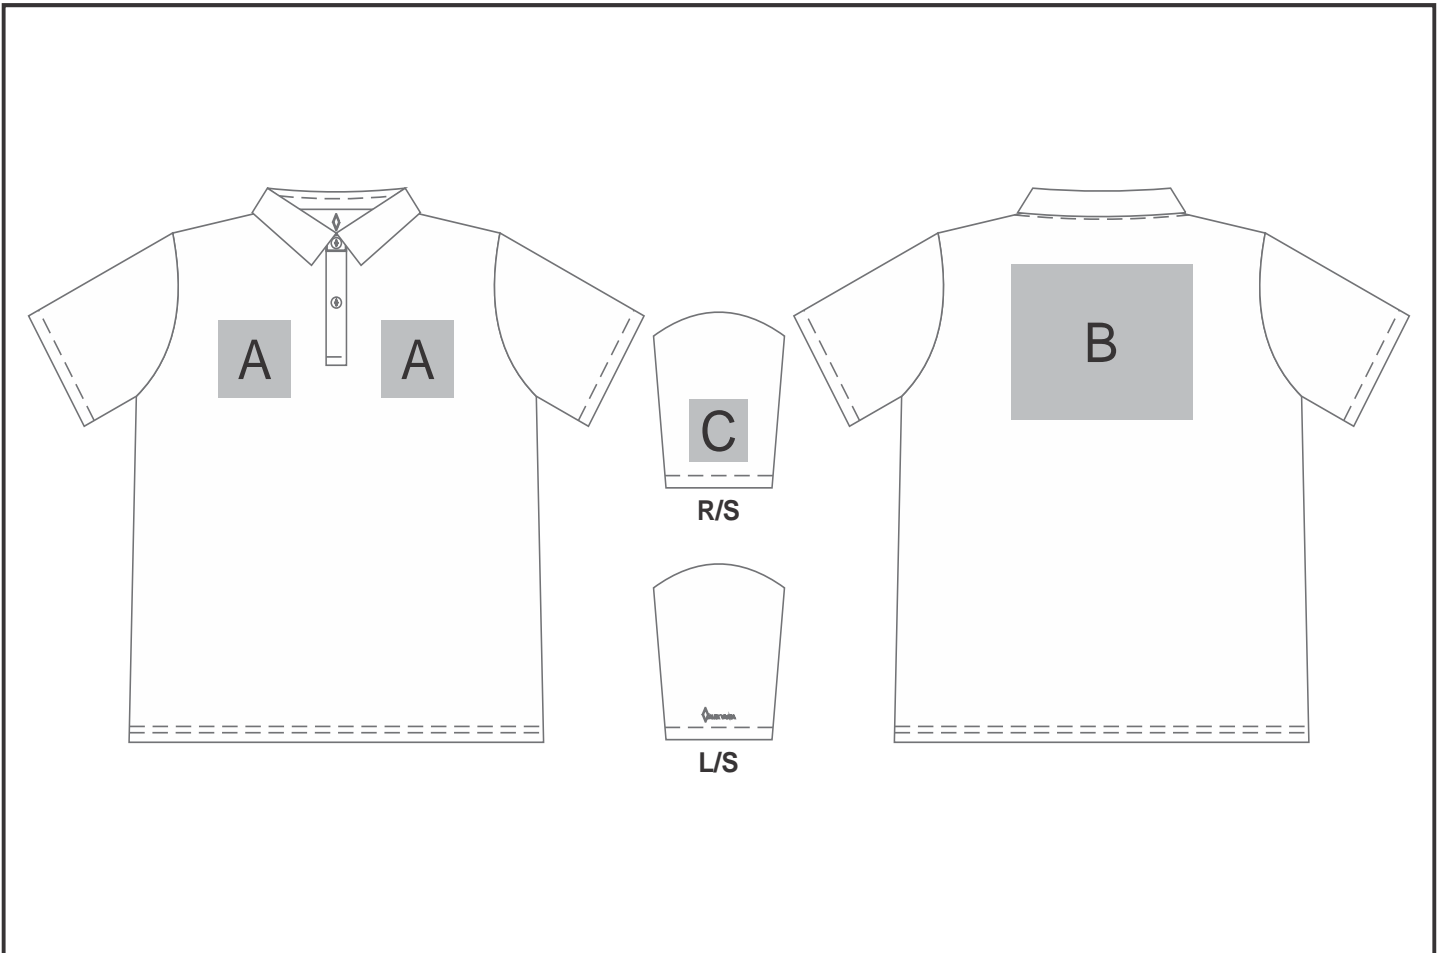

## Need to know:

Includes 1-Position Digital Transfer OR Includes 1-Position Embroidery (setup fees apply)

- **EMB/DTC Inclusive Parameters:** Left/Right Chest or Back = 100mm x 100mm.
- EMB: Small Text May Not be Legible.
- No Screen Print Due to Texture of Item.

## Branding Options:

Position	Branding Method (Branding Code)	No. of Colours	Dimension
A	Embroidery (EM-CLOTHING)	N/A	100mm wide x 100mm high
A	Digital Transfer Clothing A6 (DTC-A6)	Full Colour	100mm wide x 80mm high
A	Silicone (STP-A)	N/A	30mm wide x 30mm high
A	Silicone (STP-C)	N/A	80mm wide x 80mm high
A	Silicone (STP-D)	N/A	100mm wide x 40mm high
B	Embroidery (EM-CLOTHING)	N/A	200mm wide x 200mm high

B	Digital Transfer Clothing A6 (DTC-A6)	Full Colour	148mm wide x 105mm high
B	Digital Transfer Clothing A5 (DTC-A5)	Full Colour	210mm wide x 148mm high
B	Digital Transfer Clothing A4 (DTC-A4)	Full Colour	290mm wide x 200mm high
B	Silicone (STP-A)	N/A	30mm wide x 30mm high
B	Silicone (STP-C)	N/A	80mm wide x 80mm high
B	Silicone (STP-D)	N/A	110mm wide x 40mm high

C	Embroidery (EM-CLOTHING)	N/A	80mm wide x 60mm high
C	Digital Transfer Clothing A6 (DTC-A6)	Full Colour	80mm wide x 80mm high
C	Silicone (STP-A)	N/A	30mm wide x 30mm high
C	Silicone (STP-B)	N/A	50mm wide x 50mm high
C	Silicone (STP-C)	N/A	60mm wide x 60mm high